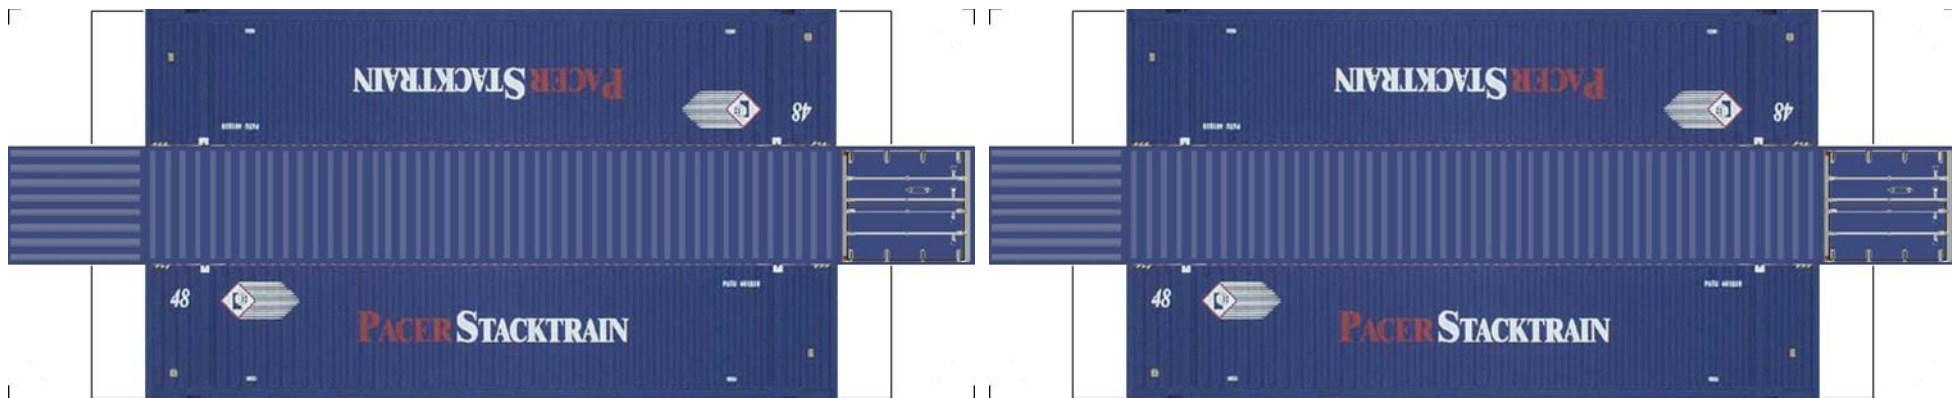

# BUILD YOUR OWN ( N SCALE ) 48ft HIGH CUBE CONTAINERS

[Click to watch instructional video](#)

**BUILD YOUR OWN ( 48ft HIGH CUBE CONTAINERS ) N SCALE**

Drawn By  
[www.krafttrains.com](http://www.krafttrains.com)