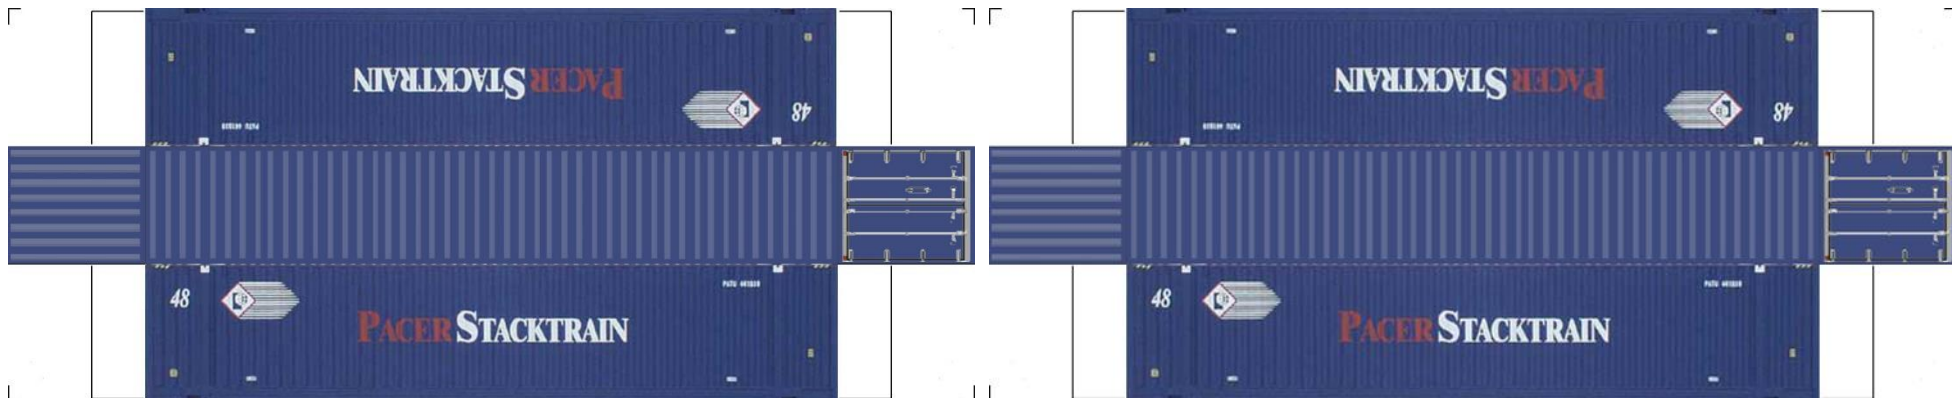

# BUILD YOUR OWN ( N SCALE ) 48ft HIGH CUBE CONTAINERS

[Click to watch instructional video](#)

**BUILD YOUR OWN ( 48ft HIGH CUBE CONTAINERS ) N SCALE**

Drawn By  
[www.krafttrains.com](http://www.krafttrains.com)